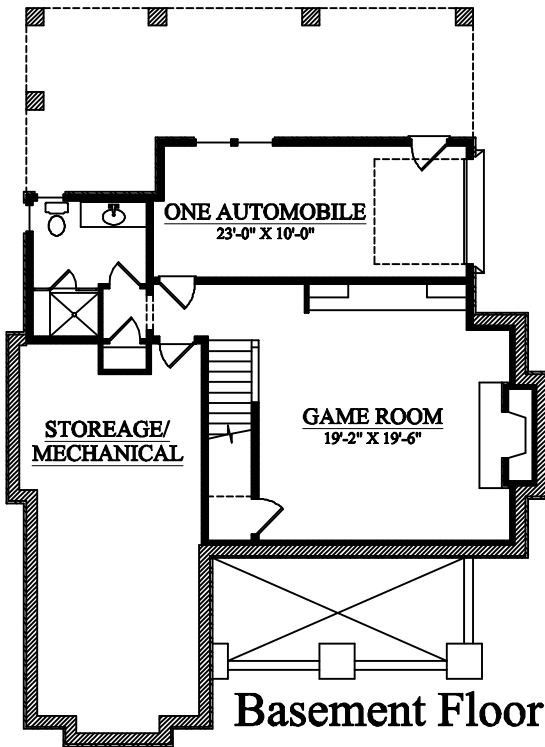

Front Elevation

OLDE HERITAGE BUILDERS

(919) 269-4555

Lot 6
Shumont Mountain
Village

Square Footage

Basement Floor	623
First Floor	1318
Second Floor	576
Total	2517

RE-B2517

Because we are continually improving our product, we reserve the right to revise or substitute features, architectural details or materials. Floor plans, dimensions & exteriors are for illustrative purposes only and are not part of a legal contract.