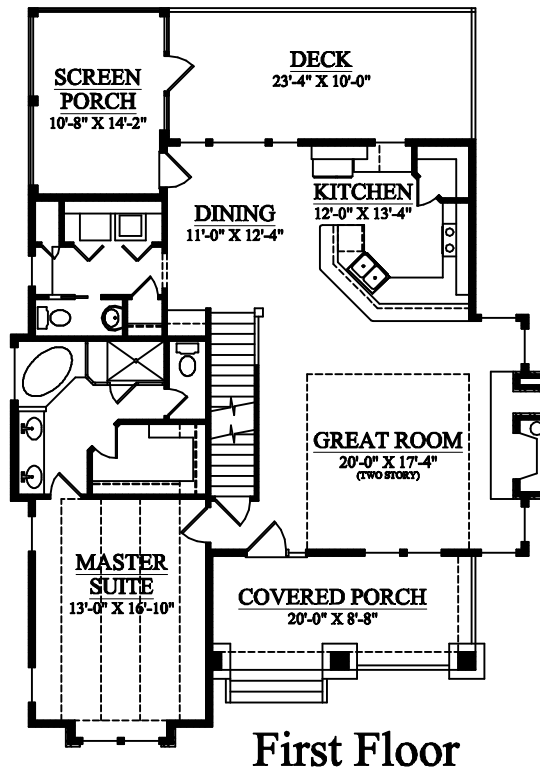

Front Elevation

OLDE HERITAGE BUILDERS

(919) 269-4555

Lot 6
Shumont Mountain
Village

Square Footage

Basement Floor	623
First Floor	1318
Second Floor	576
Total	2517

RE-B2517

Because we are continually improving our product, we reserve the right to revise or substitute features, architectural details or materials. Floor plans, dimensions & exteriors are for illustrative purposes only and are not part of a legal contract.