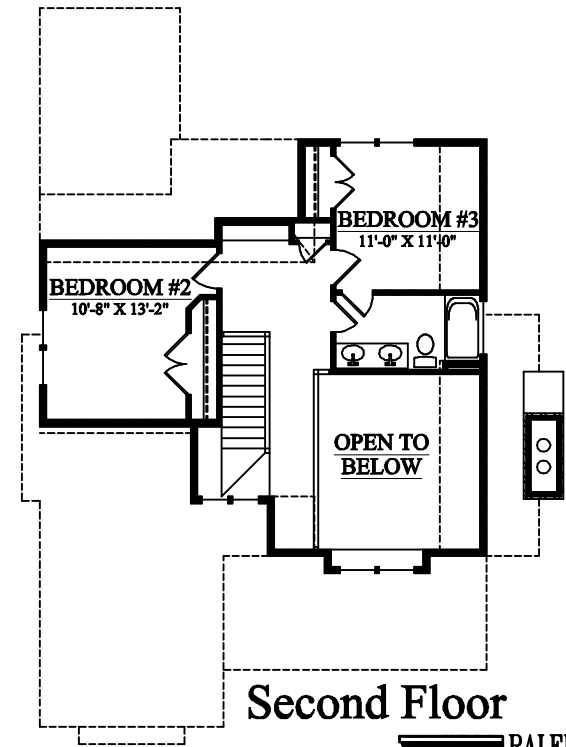

Front Elevation

OLDE HERITAGE BUILDERS

(919) 269-4555

Lot 6
Shumont Mountain
Village

Square Footage

Basement Floor	623
First Floor	1318
Second Floor	576
Total	2517

RE-B2517

Because we are continually improving our product, we reserve the right to revise or substitute features, architectural details or materials. Floor plans, dimensions & exteriors are for illustrative purposes only and are not part of a legal contract.